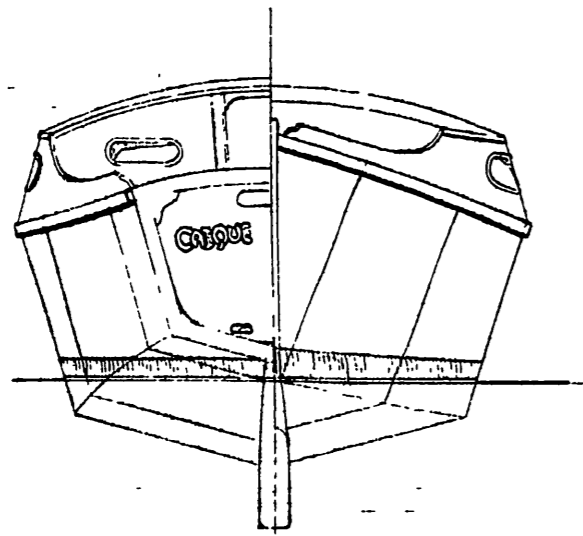

LOA	7.3	24' 0"
LWL	6.1	20' 0"
BEAM	2.4	8' 0"
DRAFT	7.13	2' 3" x 4' 3"
DISP'L		1.8 TONS
BALLAST		37%
SAIL AREA		
HEAD ROOM	1.7	5' 7"

CAIQUE

Ganley Yachts Limited ©			DRAWN BY TRACED	CHECKED DATE	SCALE 1:20	SHEET 2