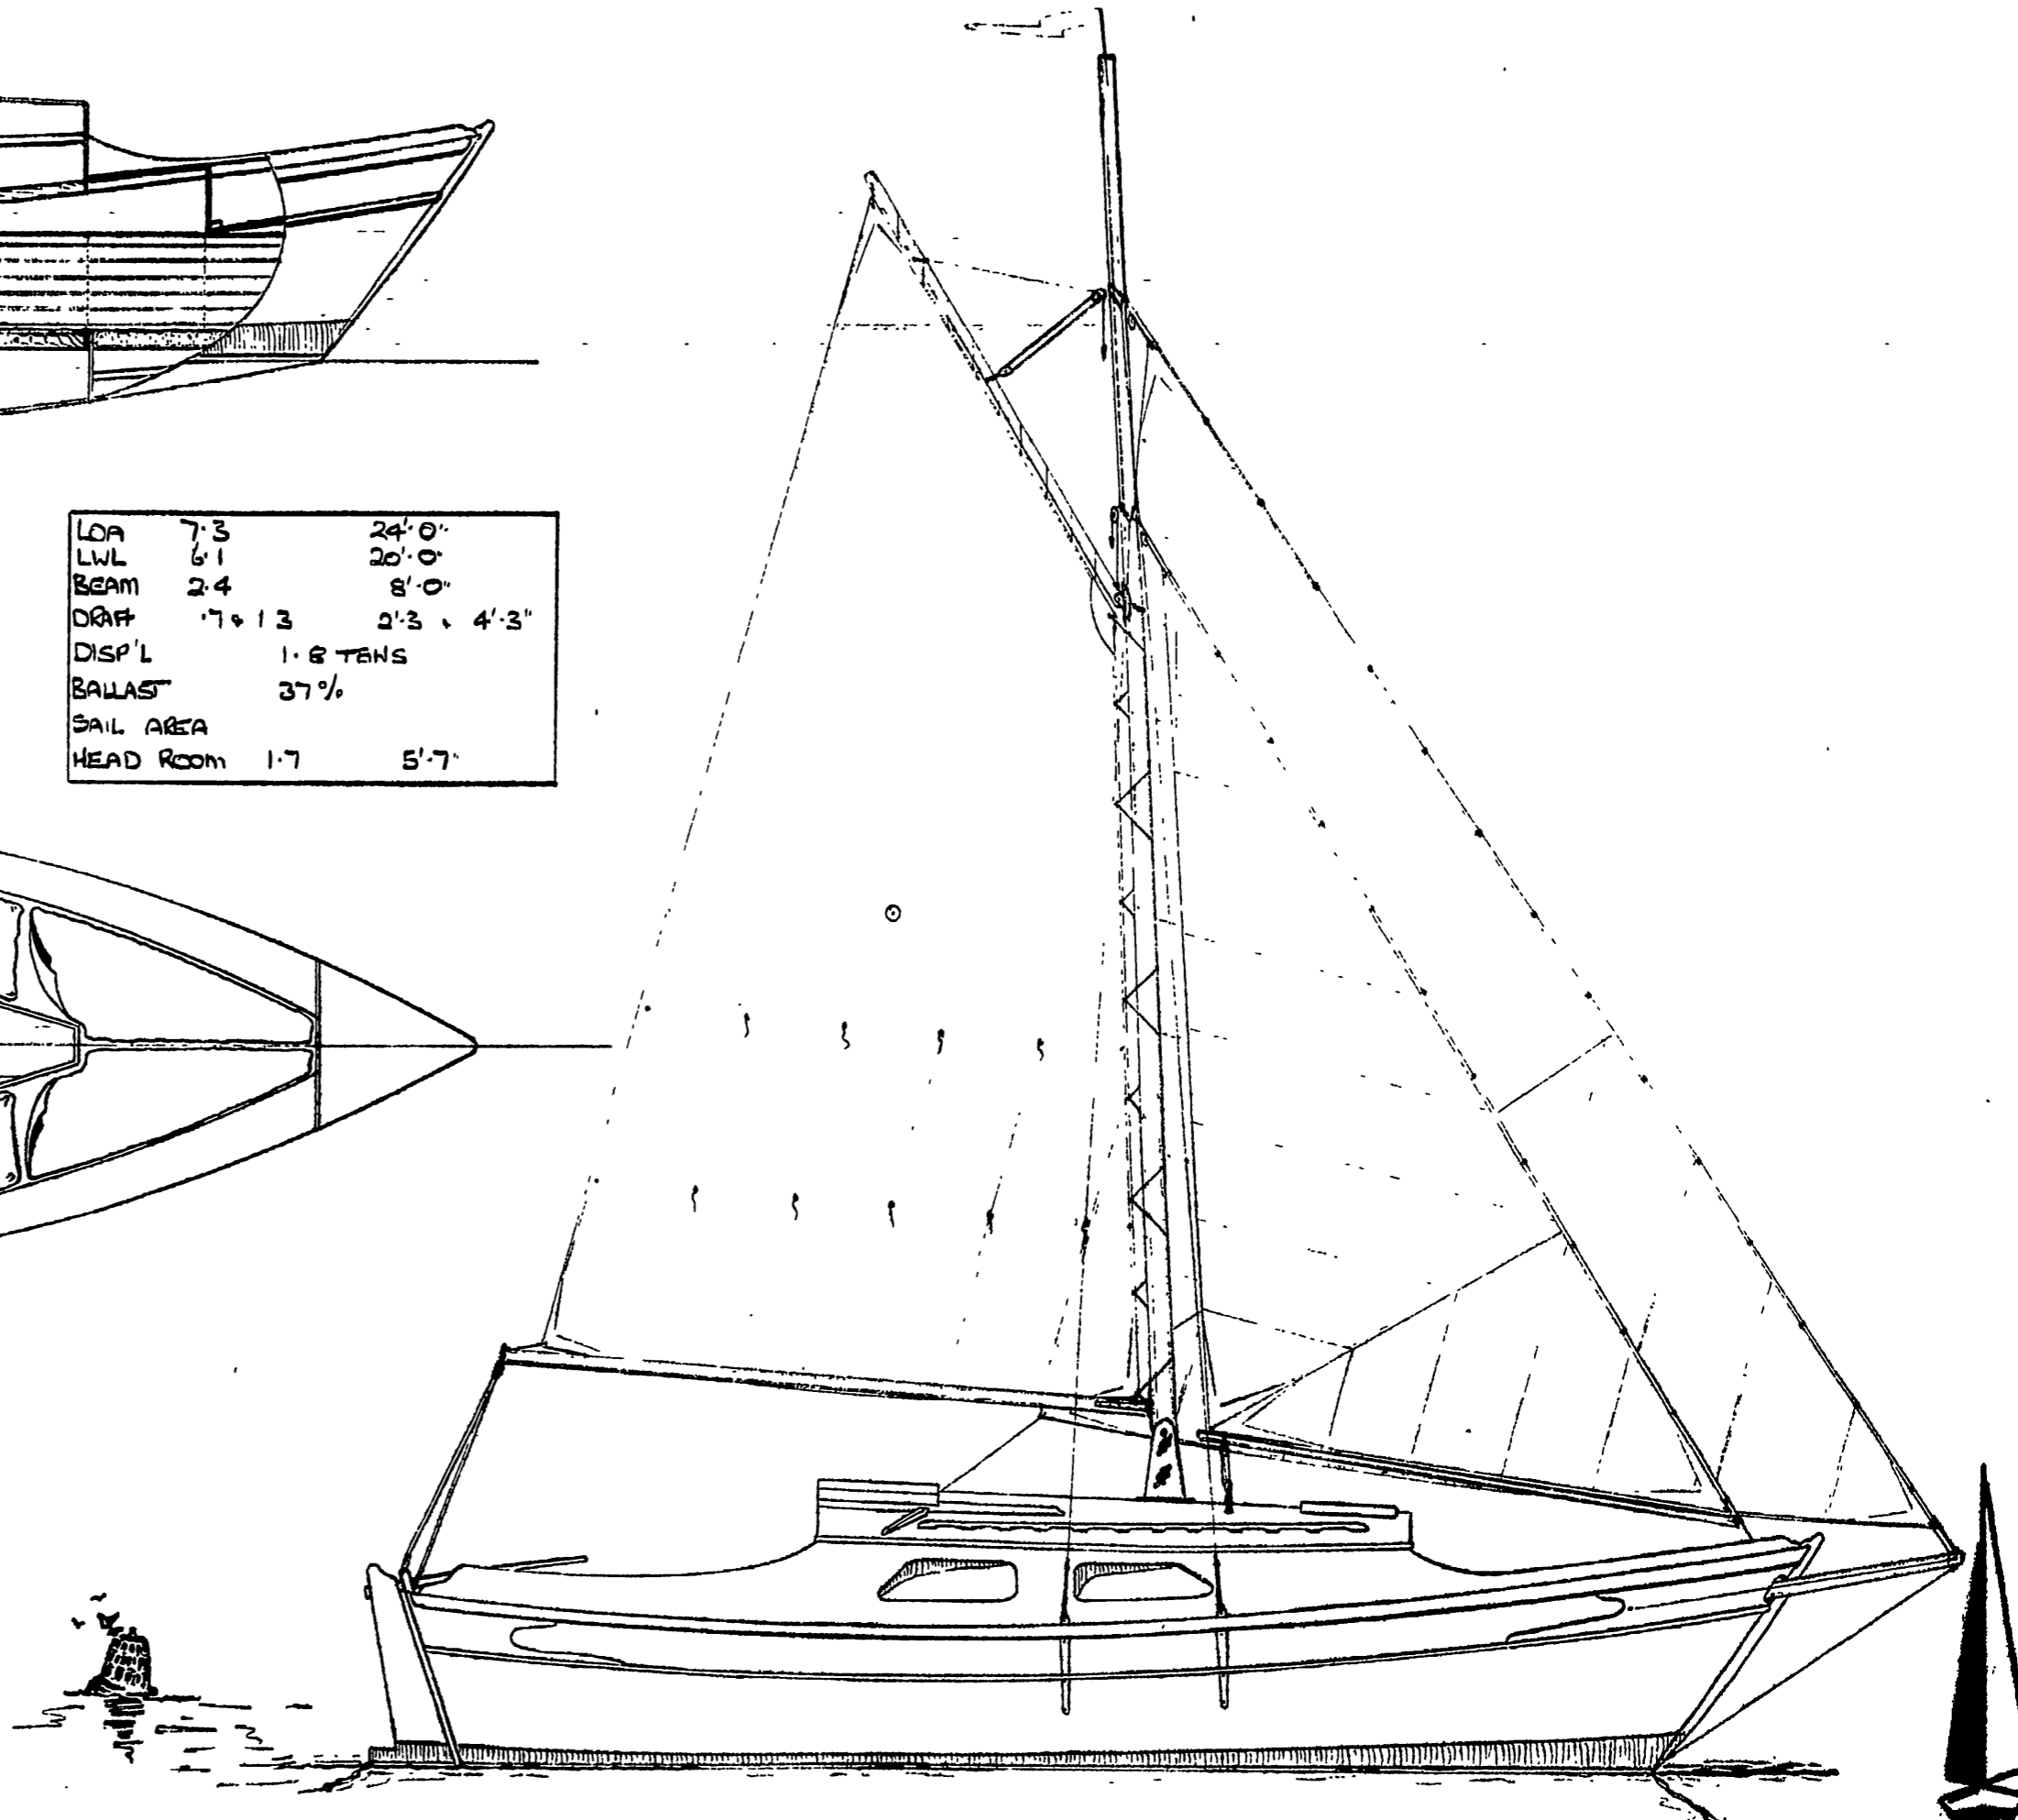

LOA	7.3	24' 0"
LWL	6.1	20' 0"
BEAM	2.4	8' 0"
DRAFT	7.13	2' 3" x 4' 3"
DISP'L		1.8 TONS
BALLAST		37%
SAIL AREA		
HEAD ROOM	1.7	5' 7"

CAIQUE

Ganley Yachts Limited ©			DRAWN BY TRACED	CHECKED DATE	SCALE 1:20	SHEET 2