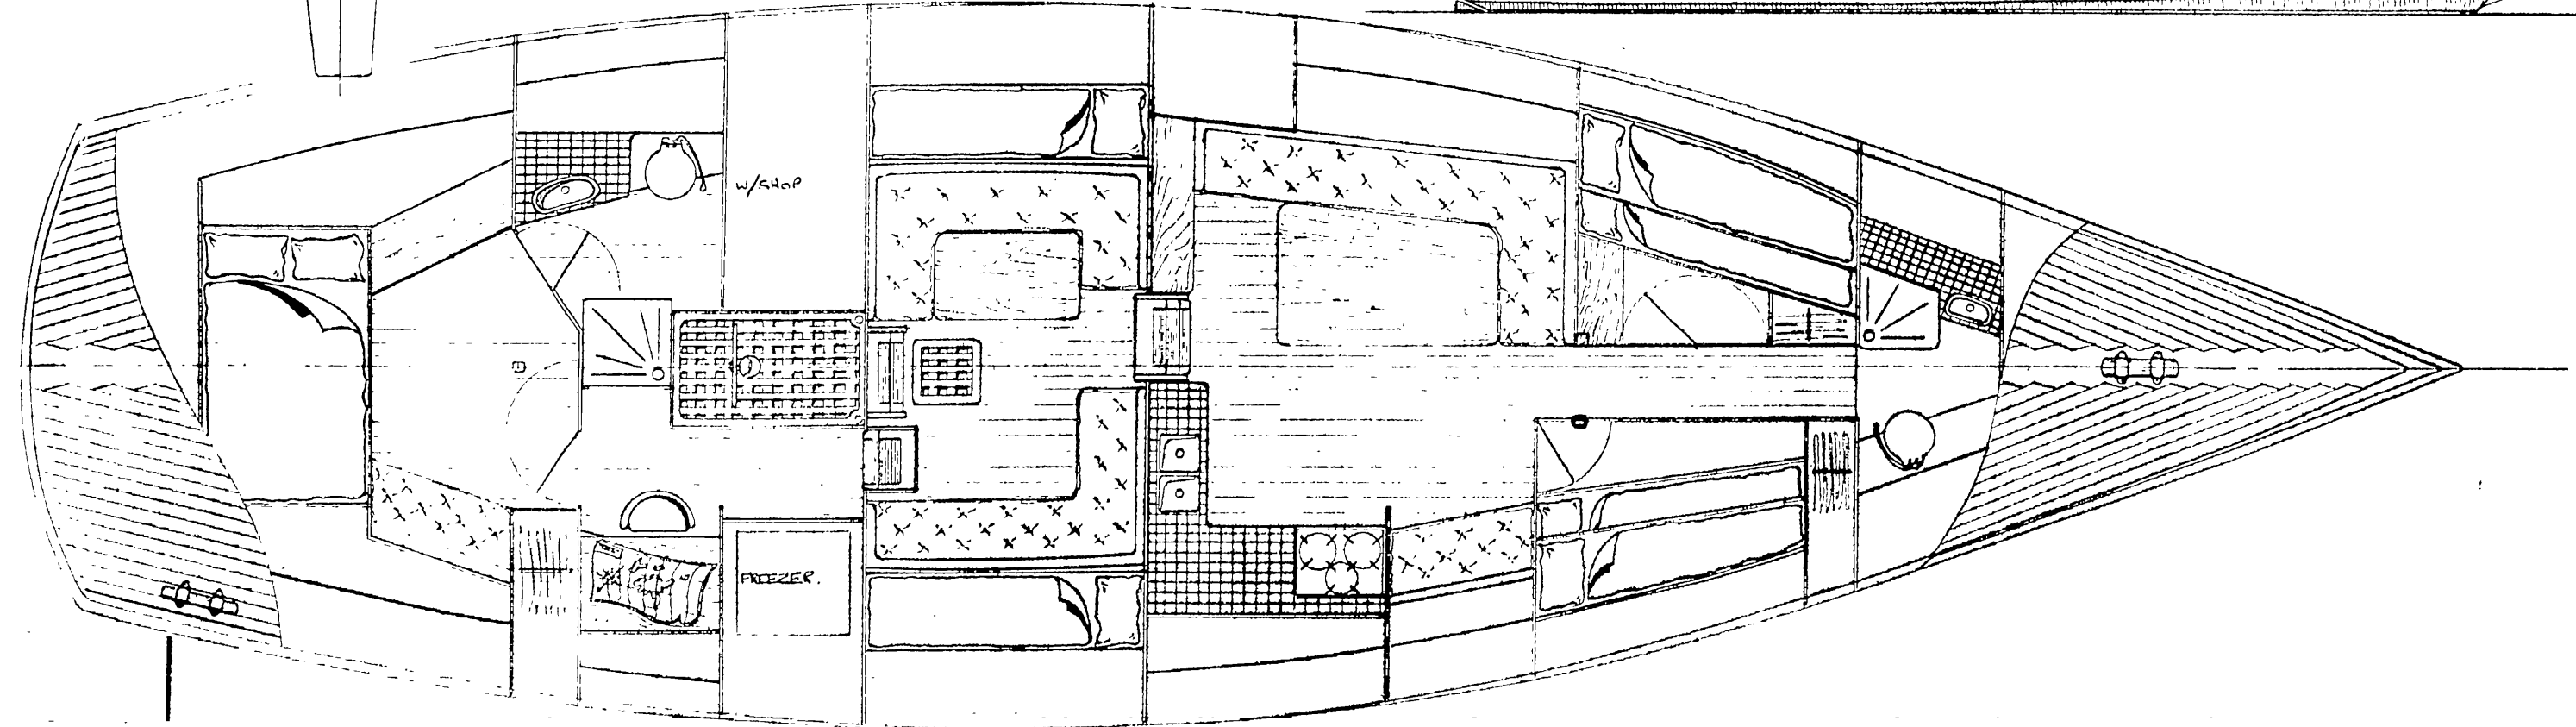

LOA	16.5	64' 0"
LWL	13.3	43' 7"
BEAM	5.0	16' 5"
DRAFT	2.2	7' 3"
DISP'L	26.4 TONS	26 TONS.

PANTERA

Ganley Yachts Limited ©

DRAWN D.H.G.	CHECKED	SCALE 1:25
TRACED	DATE MARCH 50	1:50

SHEET
2