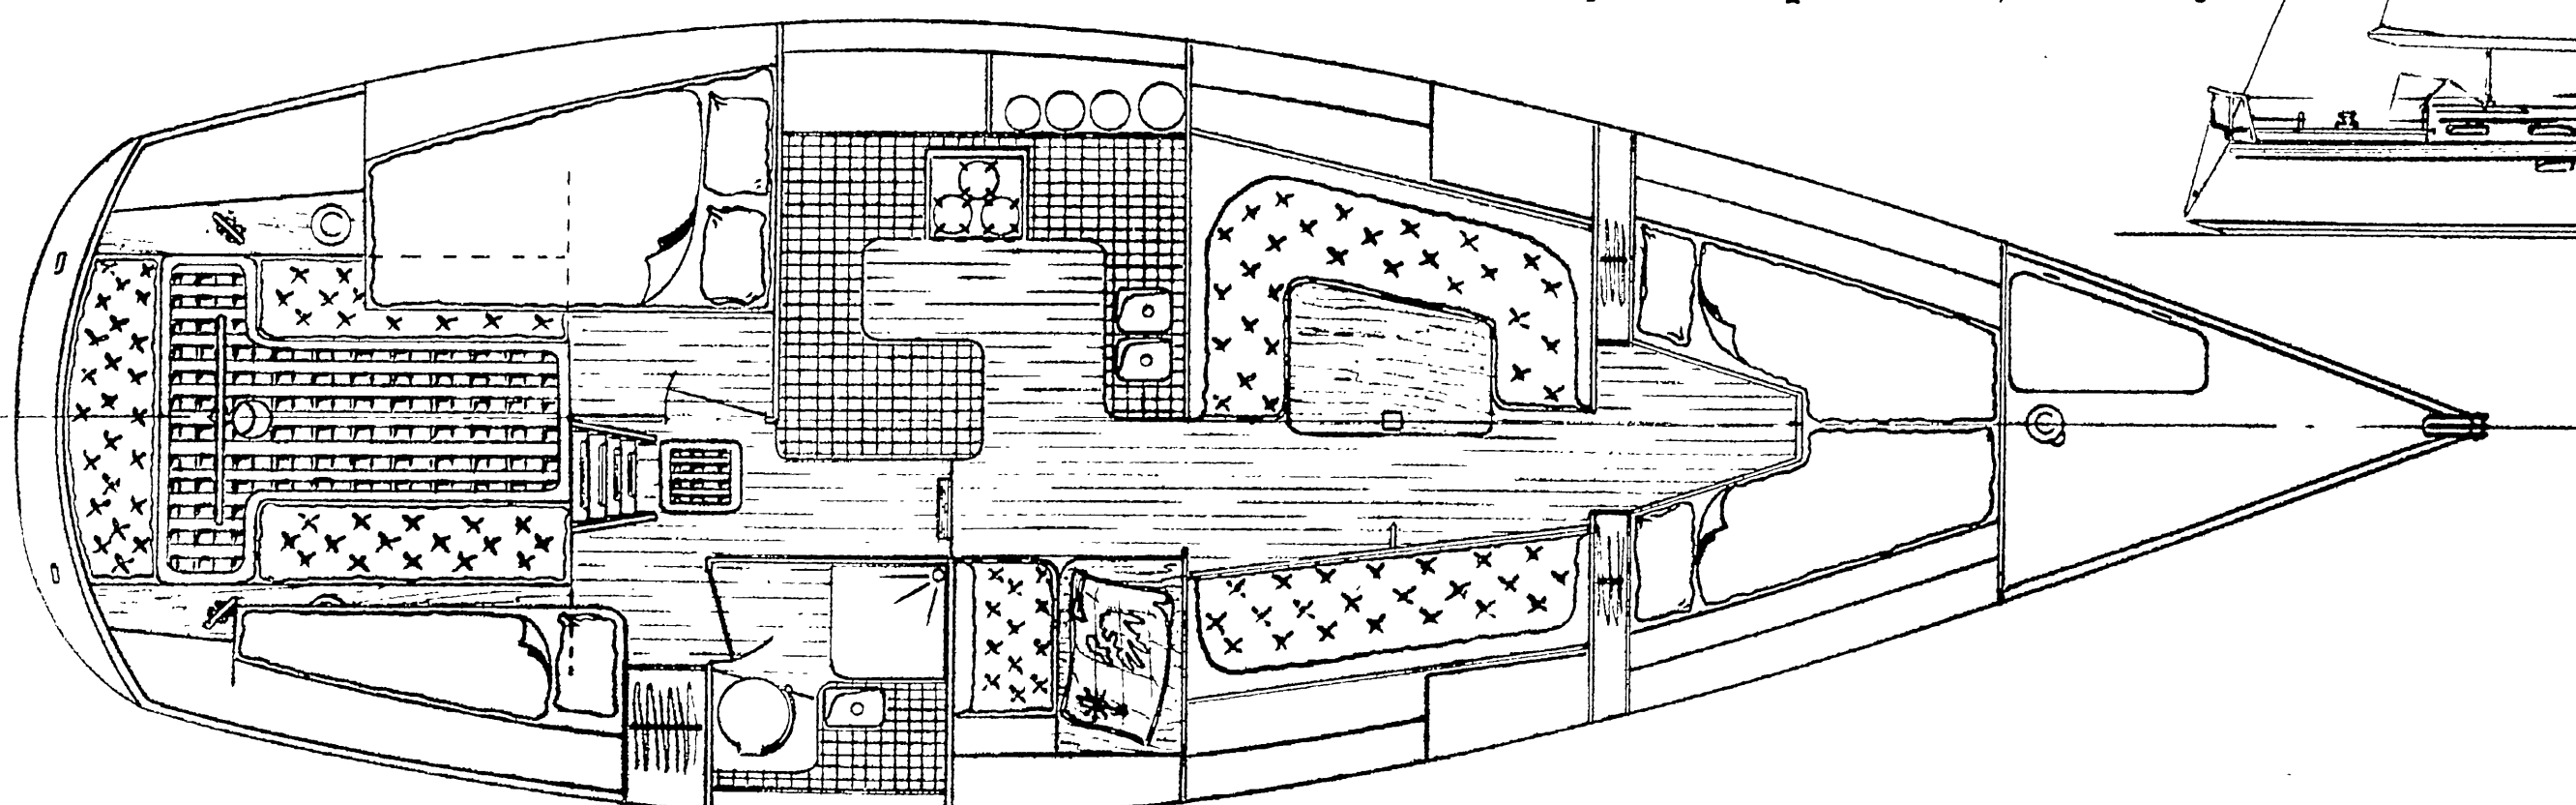

LOA	12.3m	39'-5"
LWL	10.4m	34'-0"
BEAM	3.9m	13'-0"
DRAFT	2.0m	6'-6"
DISPL	10 TONS	
SAIL AREA	68.3 m ²	736 ft ² MAIN + 100% PH

PACEMAKER MK II

Ganley Yachts Limited ©

DRAWN D.H.G.	CHECKED	SCALE 1:20
TRACED	DATE FEB 90	