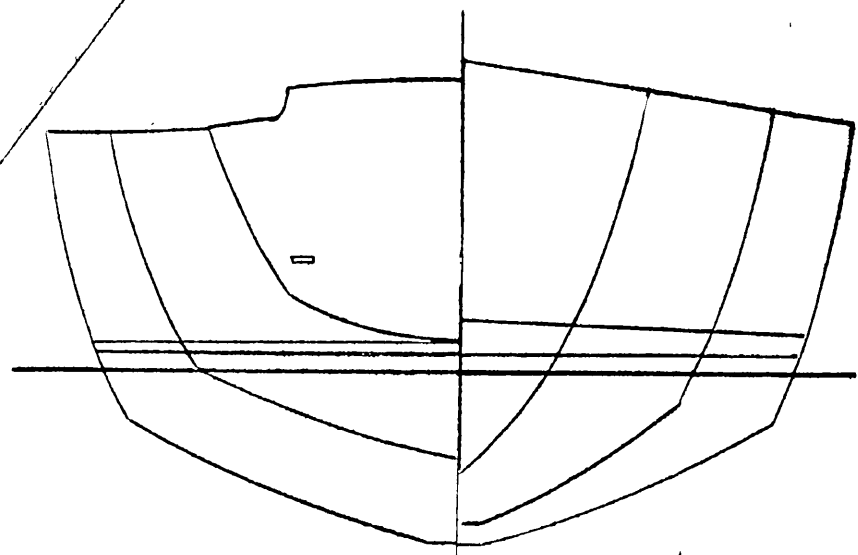

LOA	12.3m	39'-5"
LWL	10.4m	34'-0"
BEAM	3.9m	13'-0"
DRAFT	2.0m	6'-6"
DISPL	10 TONS	
SAIL AREA	68.3 m ²	736 ft ² MAIN + 100% PH

PACEMAKER MK II

Ganley Yachts Limited ©

DRAWN D.H.G.	CHECKED	SCALE 1:20
TRACED	DATE FEB 90	