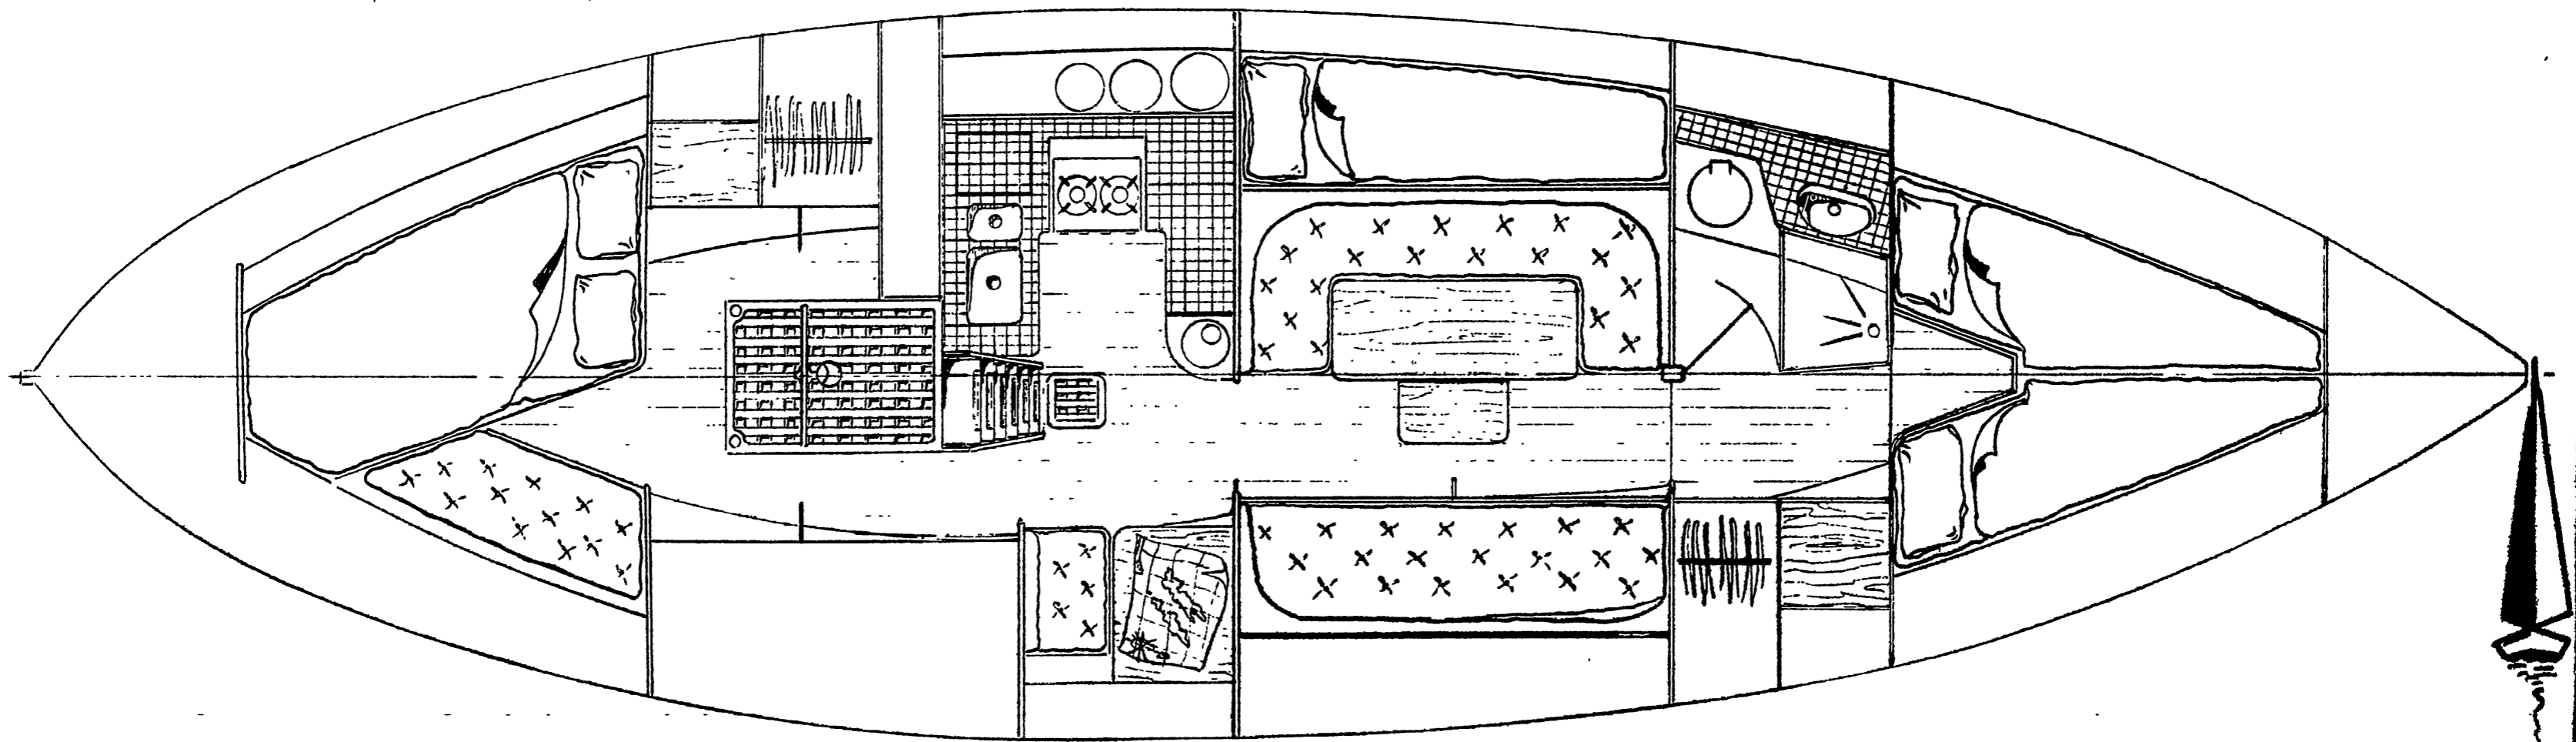

LDA	11.5	37'-9"
LWL	10.0	32'-10"
BEAM	3.35	11'-0"
DRAFT	1.8	6'-0"
DISPL	12	TONNES

OCEAN 38

Ganley Yachts Limited ©

DATE DNG 1:15
 96 JAN 96 1/15
 1/15/96

2