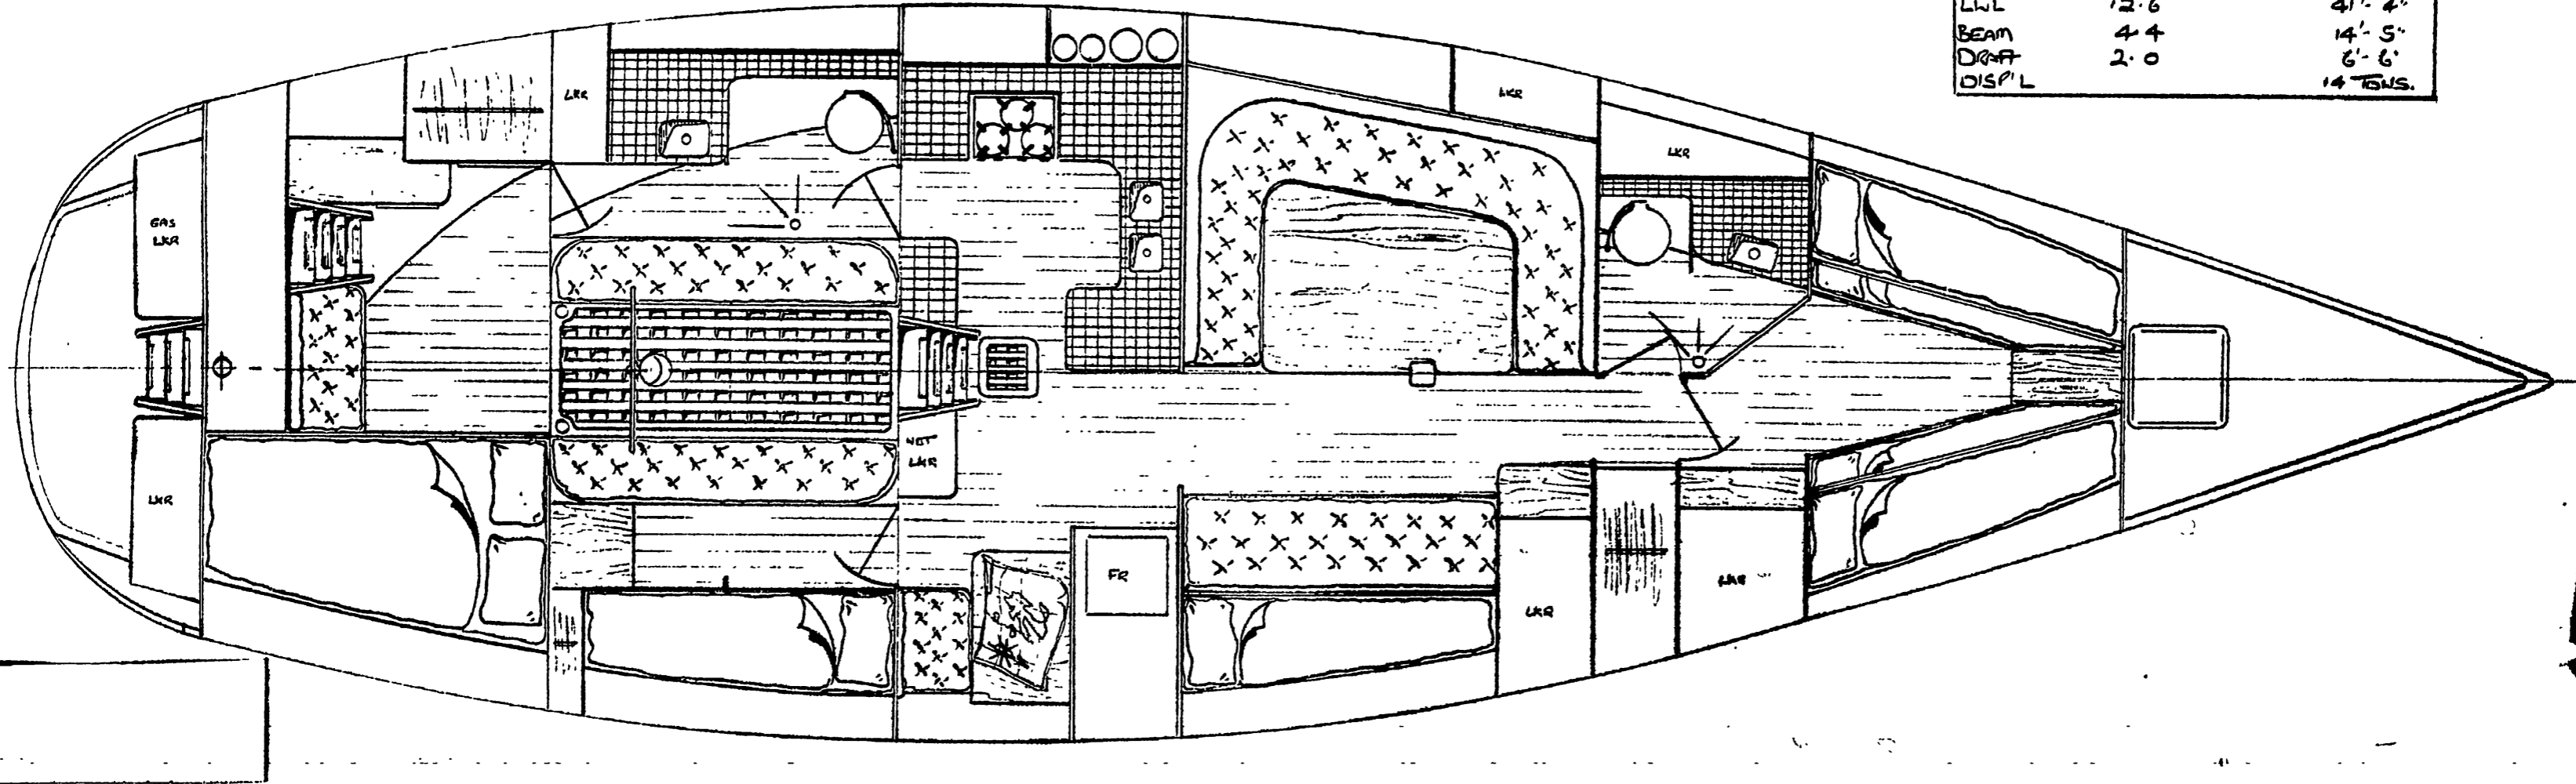

LOA	15.4m	50'-6"
LWL	12.6	41'-4"
BEAM	4.4	14'-5"
DRAFT	2.0	6'-6"
DISPL		14 TONS.

ICE THREE

Ganley Yachts Limited ©

SCALE 1:20
NOV 84